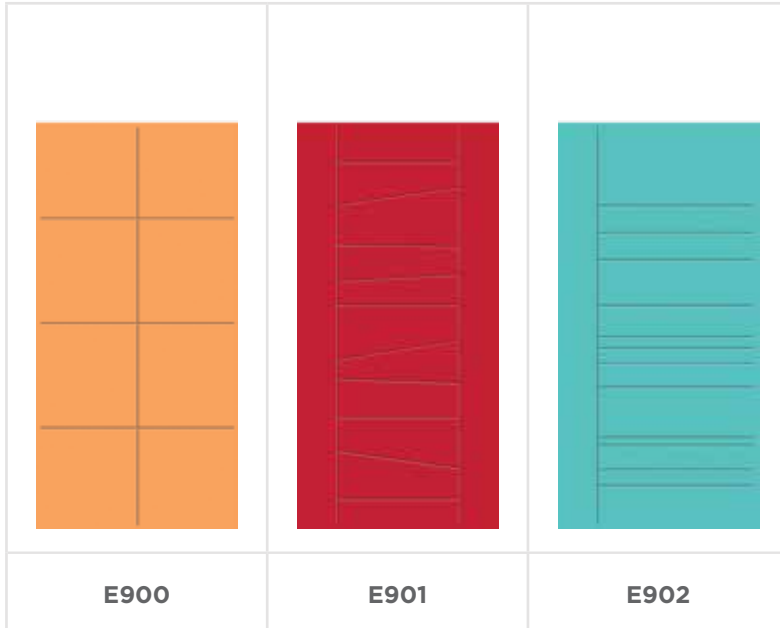

HEIGHTS

6'-8" 7' 8'

SIDELITES IN AVAILABLE WIDTHS

12" 14"

NOMINAL SIZES

32" 34" 36" x95"

OPTIONAL COLOURS AVAILABLE

CONTEMPORARY

34" 36" x95"

.175"± .010" skin thickness
2.25" slab thickness available for 8' doors but no glass options*
*Only available for 36"x95"

OPTIONAL COLOURS AVAILABLE

ENGRAVED PROFILE

CONTEMPORARY

EDGE

ENGRAVED

Engraving stops .75" from door edge for air and water protection.

HEIGHTS

6'-8"

8'

FLUSH SIDELITES IN AVAILABLE WIDTHS

12"

14"

16"

NOMINAL SIZES