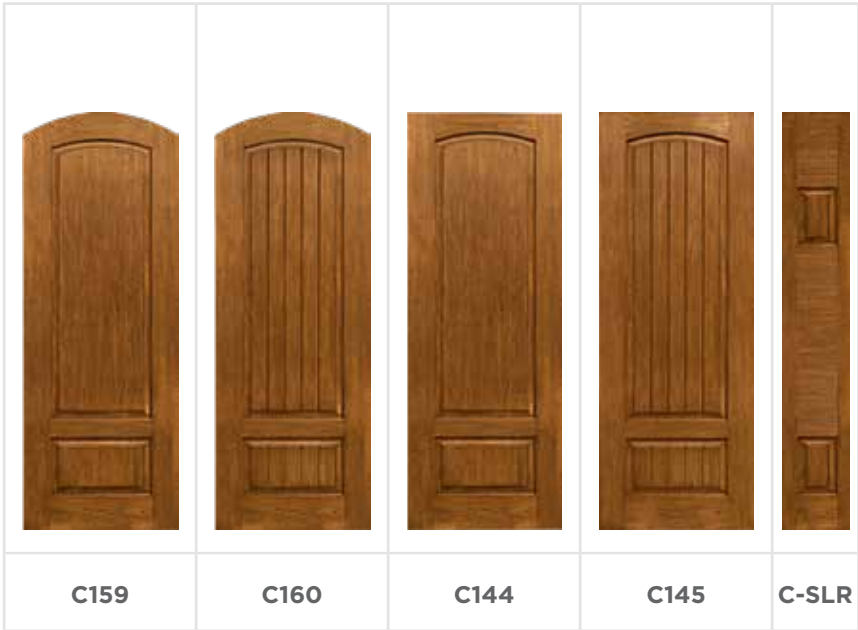

36"

x83"

CHERRY

** All pictures of glass not exactly as shown.

** All pictures of glass not exactly as shown.

CHERRY

HEIGHTS

8'

SIDELITES IN AVAILABLE WIDTHS

12" 14" 16"

NOMINAL SIZES

32" 34" 36" x95"

CHERRY

RUSTIC KNOTTY ALDER

** All pictures of glass not exactly as shown.

KNOTTY ALDER