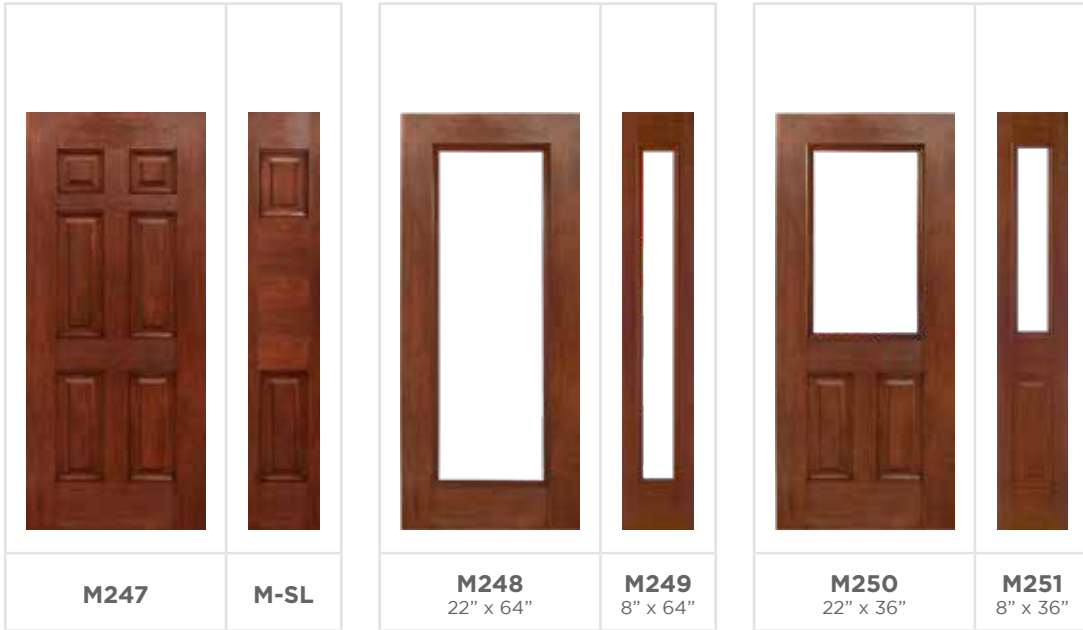

32"

34"

36"

x79"

32"

34"

36"

x83"

OAK

** All pictures of glass not exactly as shown.

CLASSIC MAHOGANY

** All pictures of glass not exactly as shown.

MAHOGANY

HEIGHTS

6'-8"

7'

SIDELITES IN AVAILABLE WIDTHS

12"

14"

16"

NOMINAL SIZES

32"

34"

36"