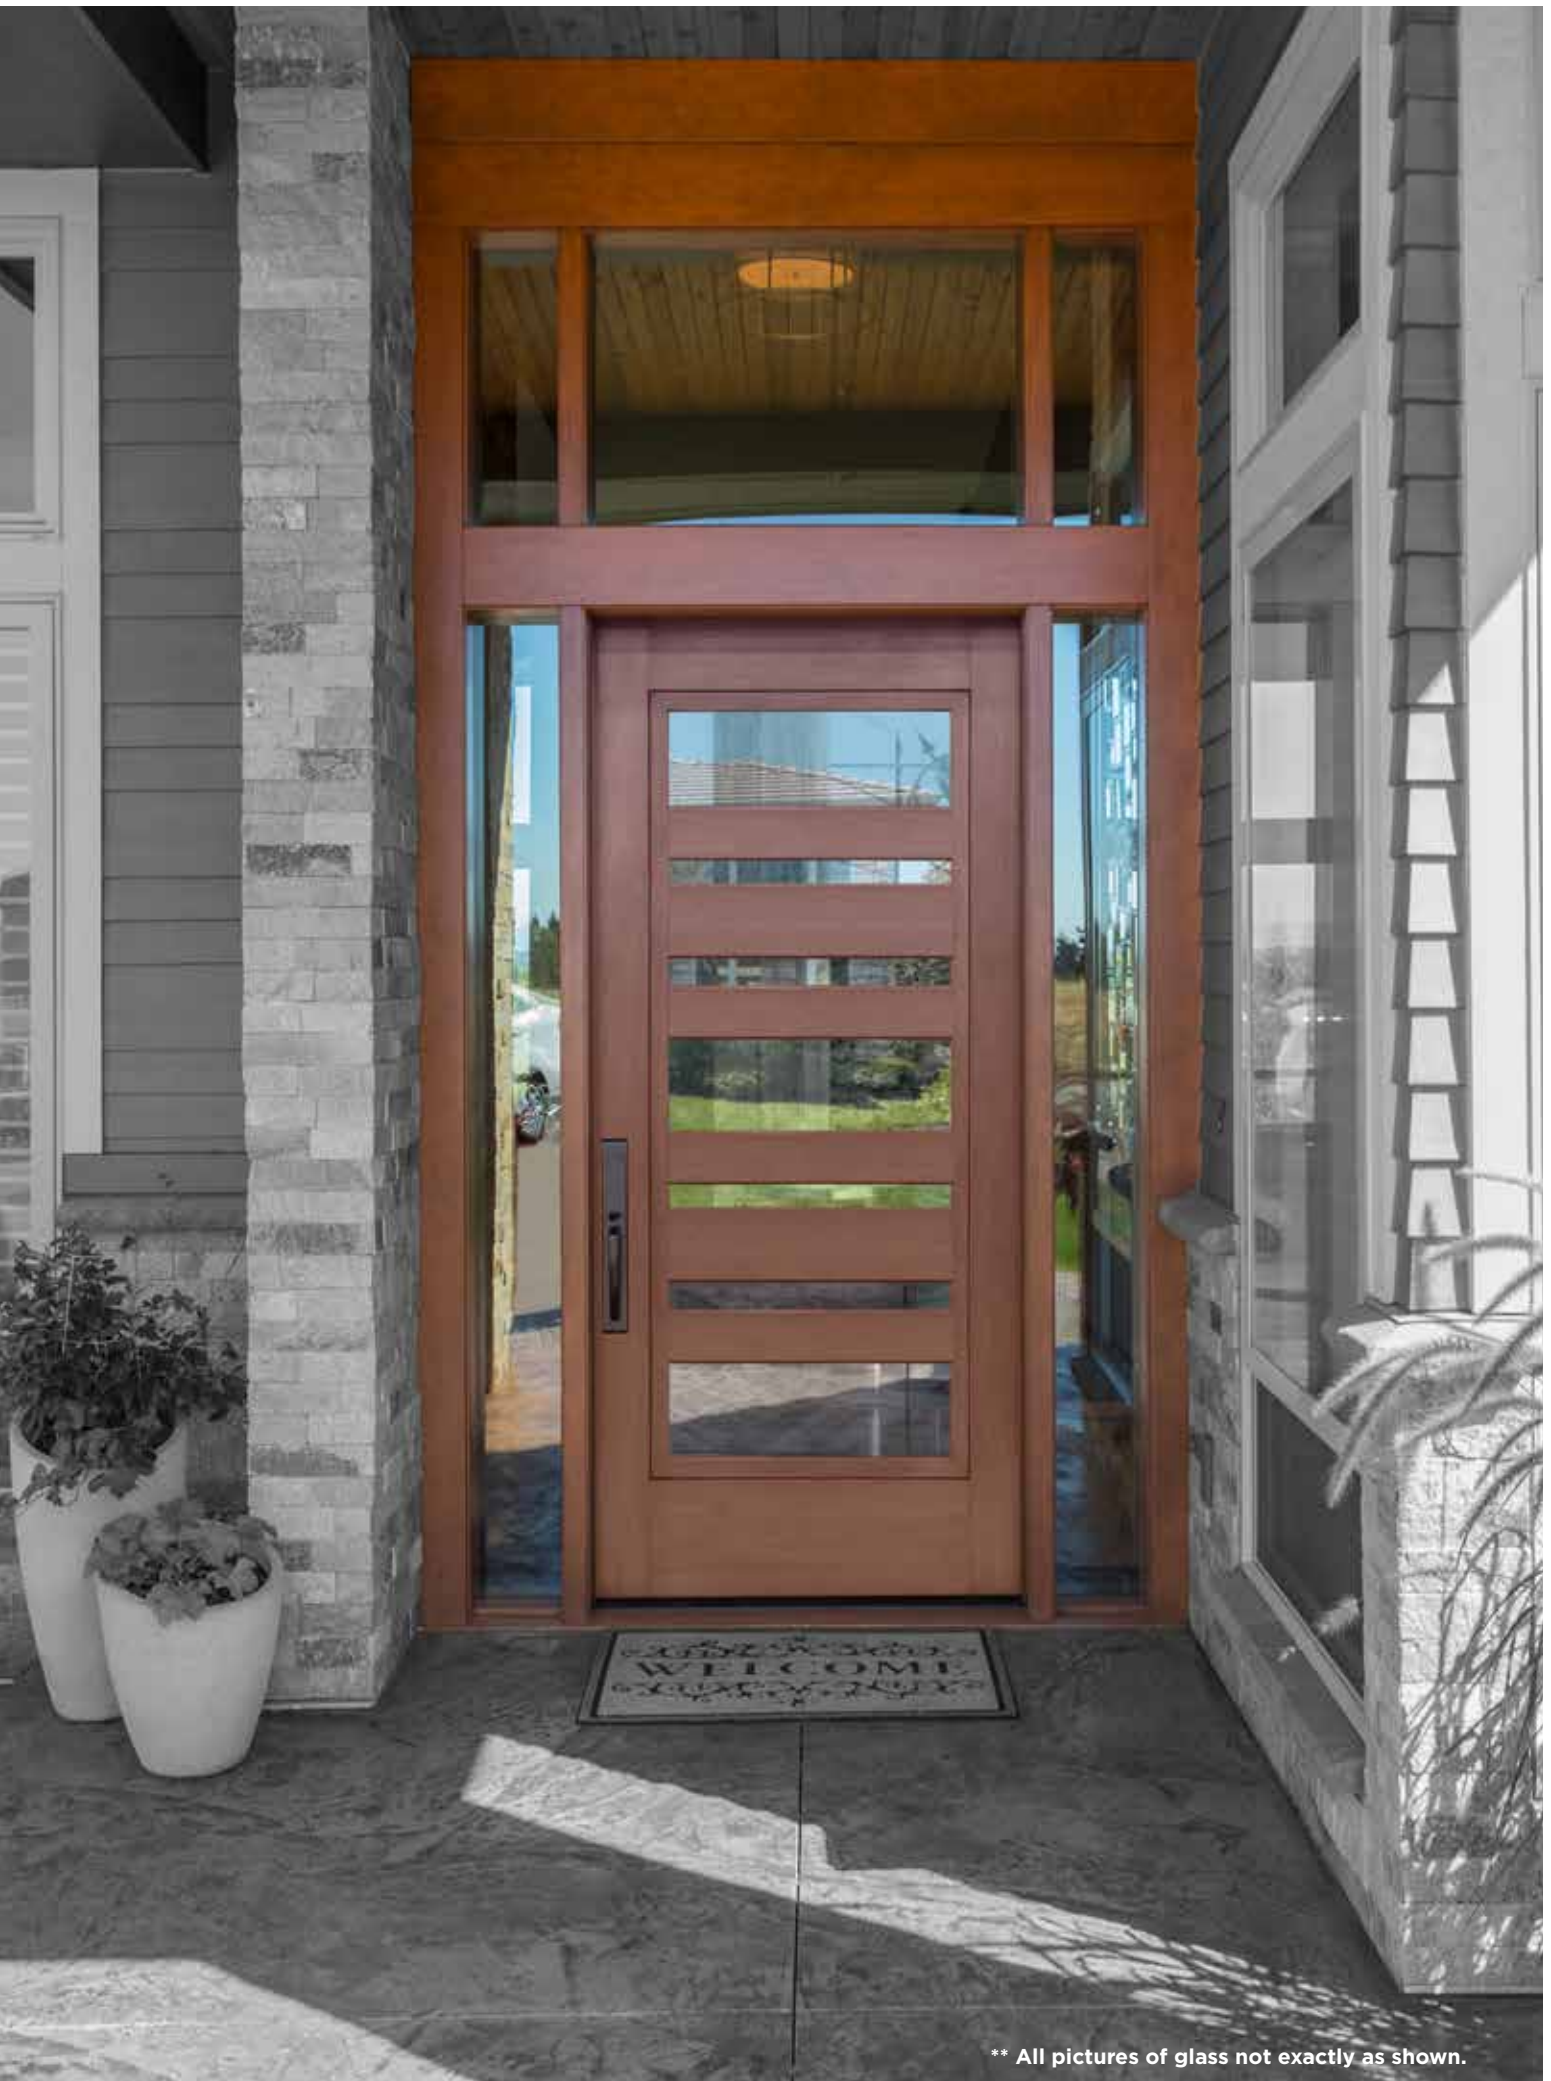

** All pictures of glass not exactly as shown.