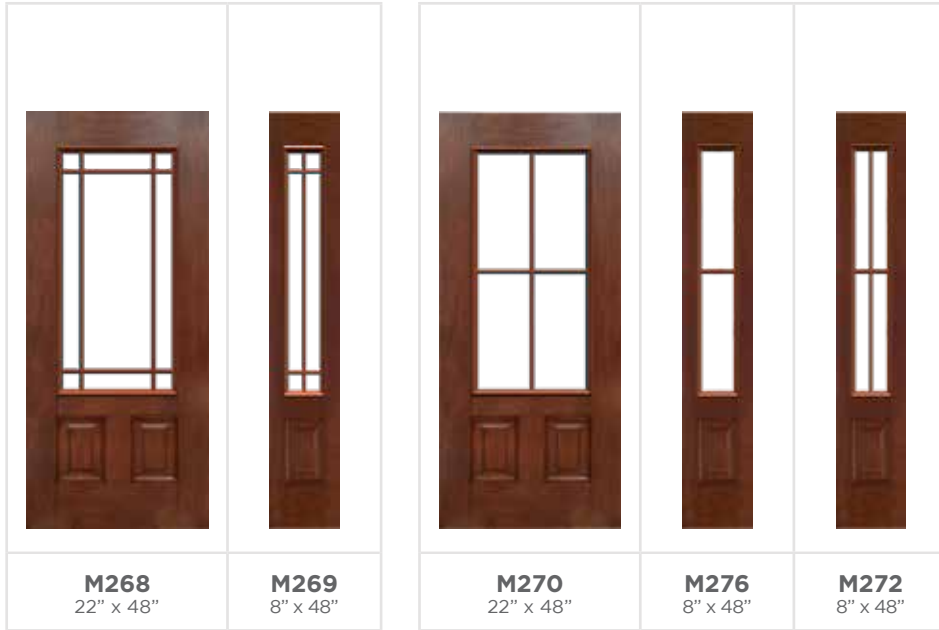

16"

NOMINAL SIZES

32"

34"

36"

x79"

32"

34"

36"

x83"

MAHOGANY

CLASSIC

MAHOGANY

HEIGHTS

6'-8" 7'

SIDELITES IN AVAILABLE WIDTHS

** All pictures of glass not exactly as shown.

HEIGHTS

6'-8"

7'

SIDELITES IN AVAILABLE WIDTHS

12"

14"

16"