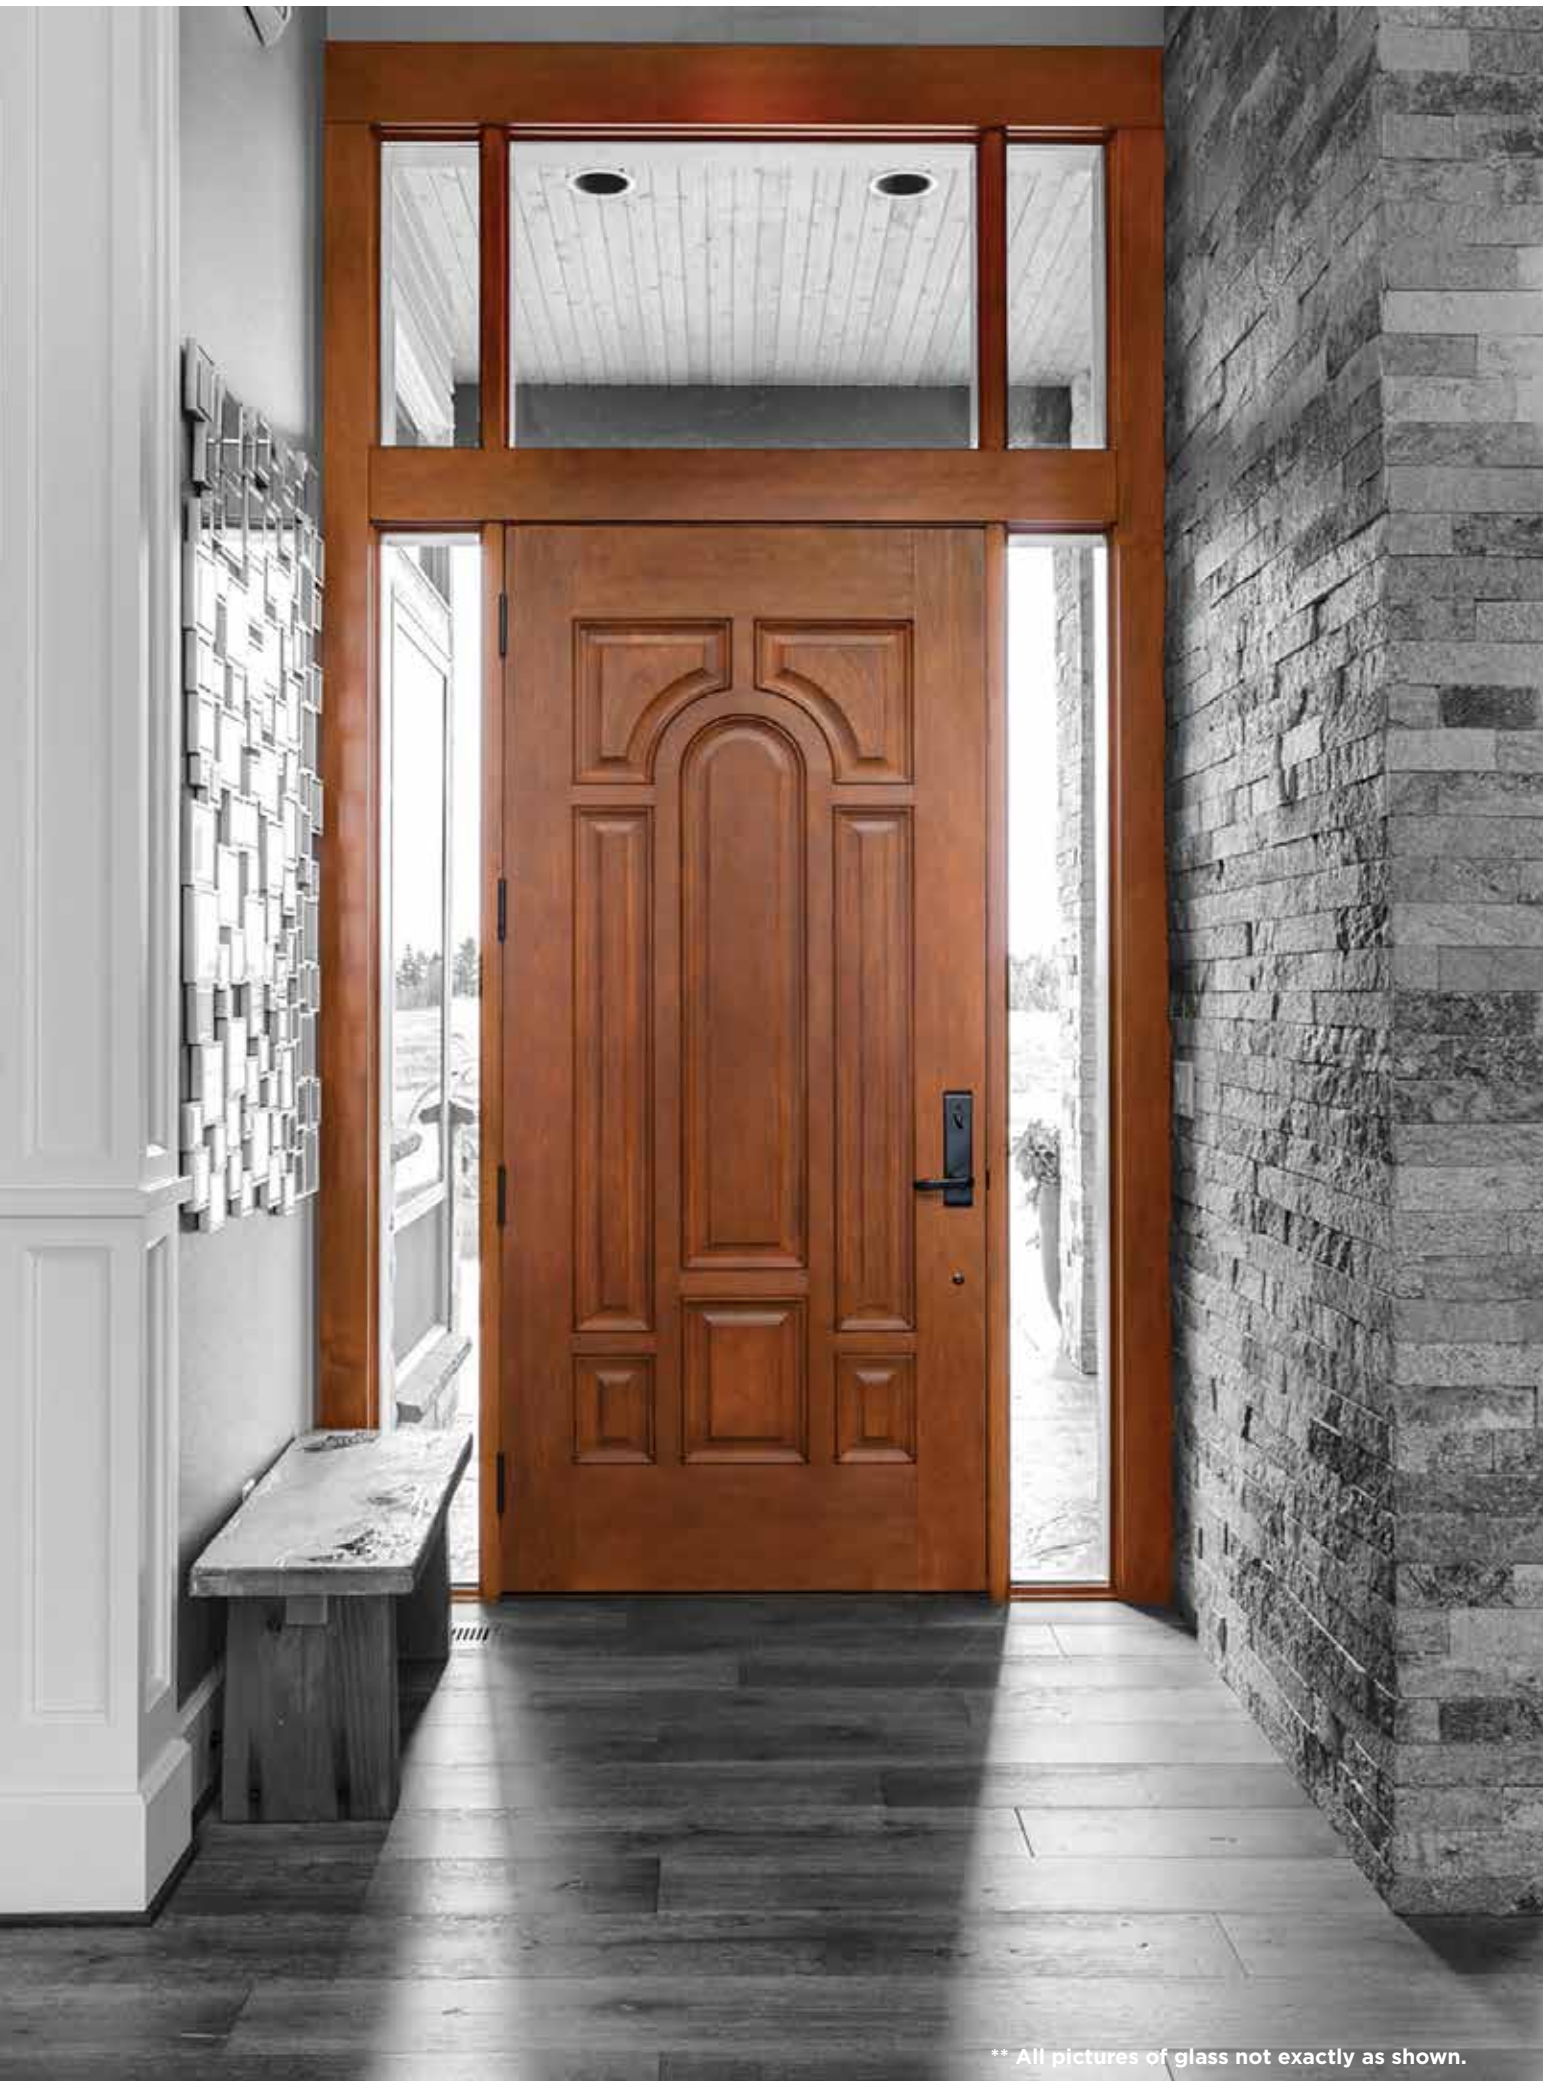

SIDELITES IN AVAILABLE WIDTHS

10" 12" 14" 16"

10" Sidelites only available in flush

NOMINAL SIZES

32" 34" 36" x79"

32" 34" 36" x83"

*8 panel doors only available in 34" and 36" widths.

CHERRY