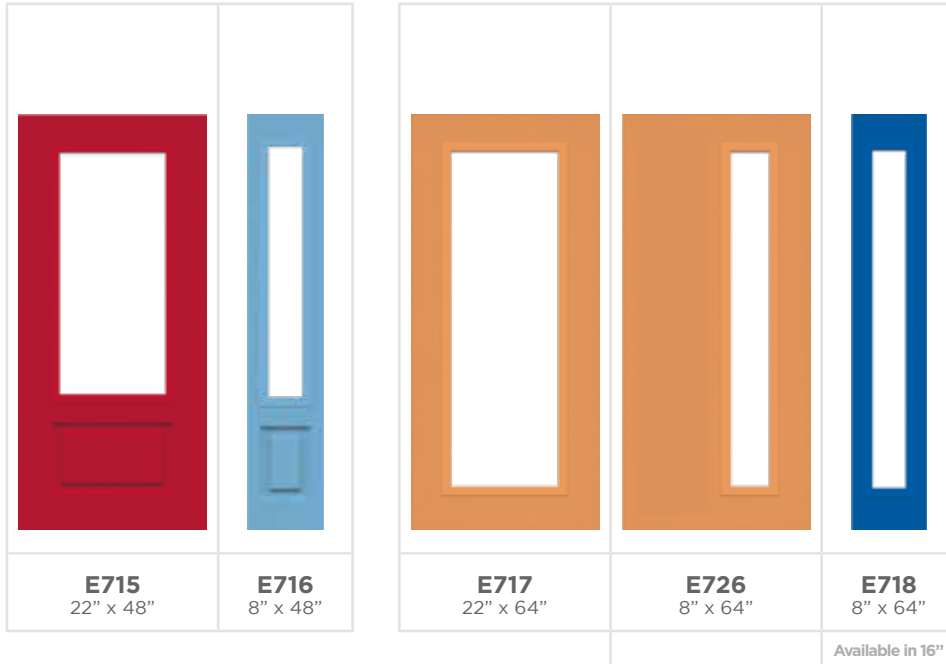

x83"

OPTIONAL COLOURS AVAILABLE

** All pictures of glass not exactly as shown.

** All pictures of glass not exactly as shown.

EDGE

SHAKER

HEIGHTS

8'

SIDELITES IN AVAILABLE WIDTHS

12"

14"

NOMINAL SIZES

32"

34"

36"

x95"

OPTIONAL COLOURS AVAILABLE

EDGE

HEIGHTS

6'-8" 7' 8'

SIDELITES IN AVAILABLE WIDTHS

12" 14" 16"

NOMINAL SIZES

32" 34" 36" x79"
32" 34" 36" x83"
32" 34" 36" x95"