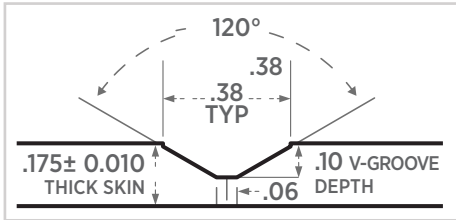

DEEP V GROOVE

RUSTIC

CHERRY

C499-F175 Is also available in 30", 32" & 34"	C124	C125	

C126	C127	C130	C131

* Prehanger responsible for round and camber top shapes

NOMINAL SIZES

- 36" 42" x79"
- 36" 42" x83"
- 36" 42" x95"

.175" skin thickness
2.25" slab thickness available
for 8' doors but no glass options*
*Only available for 36"x 95" and 42" x 95"

CHERRY