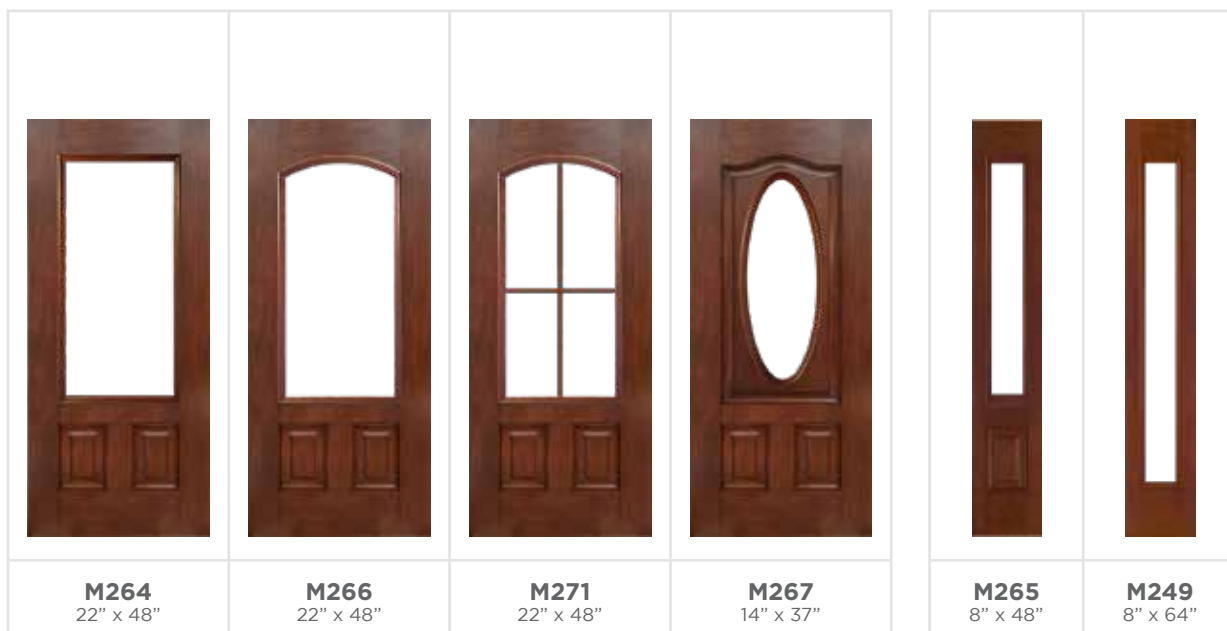

SIDELITES IN AVAILABLE WIDTHS

12"

14"

16"

NOMINAL SIZES

32"

34"

36"

x79"

32"

34"

36"

x83"

MAHOGANY

CLASSIC

MAHOGANY

HEIGHTS

6'-8" 7'

SIDELITES IN AVAILABLE WIDTHS

12" 14" 16"

NOMINAL SIZES

32" 34" 36" x79"
32" 34" 36" x83"

MAHOGANY

** All pictures of glass not exactly as shown.

** All pictures of glass not exactly as shown.

MAHOGANY

HEIGHTS

6'-8"

7'

SIDLITES IN AVAILABLE WIDTHS

12"

14"