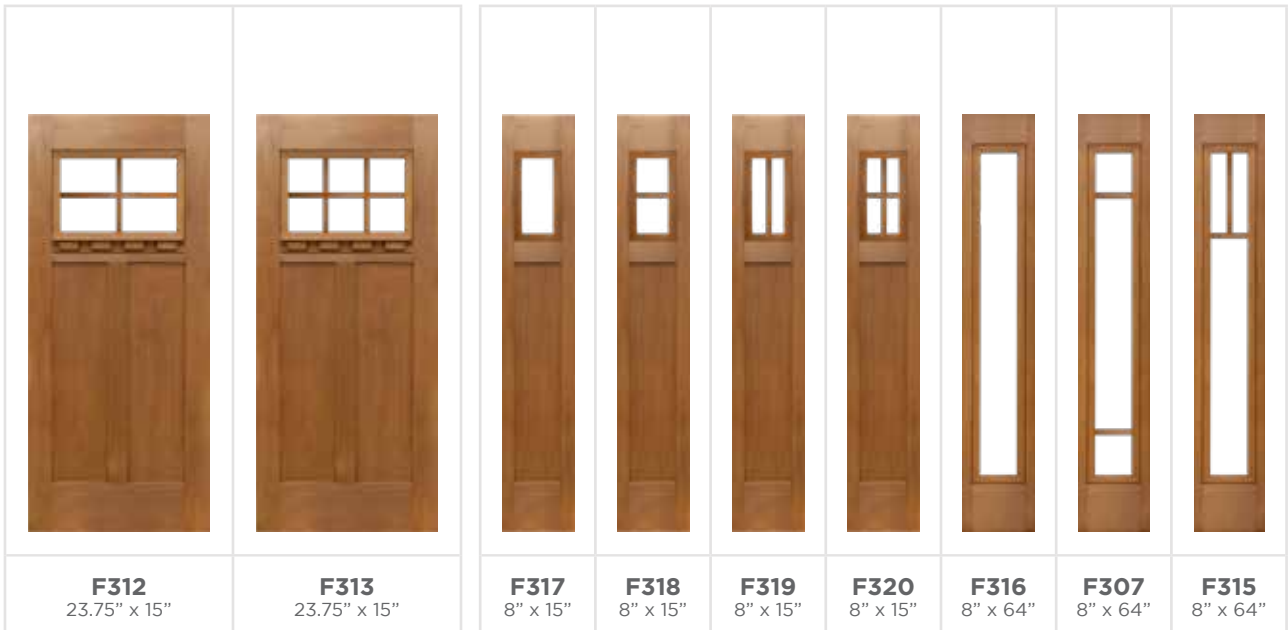

** All pictures of glass not exactly as shown.

HEIGHTS

6'-8"

7'

SIDELITES IN AVAILABLE WIDTHS

12"

14"

16"

NOMINAL SIZES

34"

36"

x79"

34"

36"

x83"

Fir Frames are Flush Fit.
Integrated dentil shelf optional.

HEIGHTS

8'

SIDELITES IN AVAILABLE WIDTHS

12" 14" 16"

NOMINAL SIZES

34" 36" x95"

Fir Frames are Flush Fit.
Integrated dentil shelf optional.

FIR

** All pictures of glass not exactly as shown.

** All pictures of glass not exactly as shown.

HEIGHTS

6'-8"

7'

SIDLITES IN AVAILABLE WIDTHS

12"

14"