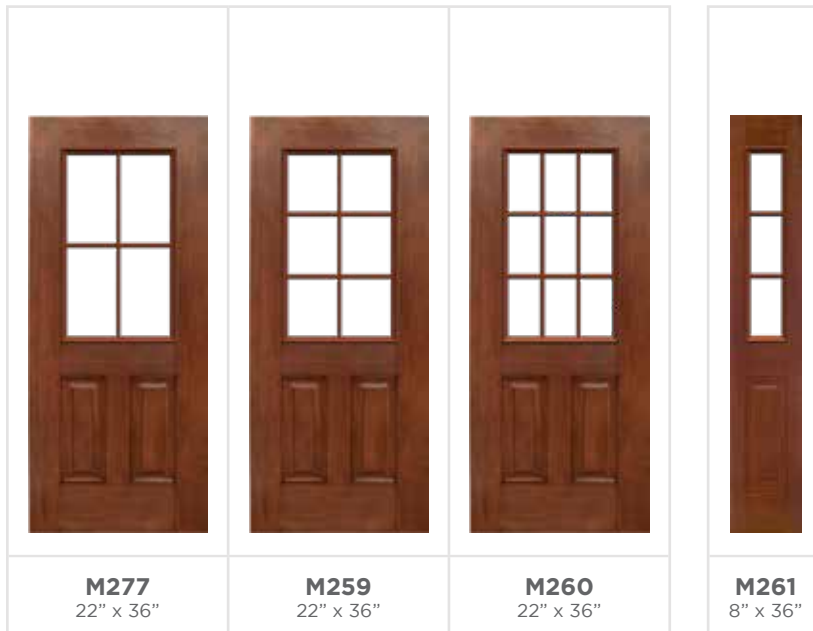

32"

34"

36"

x79"

32"

34"

36"

x83"

OAK

** All pictures of glass not exactly as shown.

CLASSIC MAHOGANY

** All pictures of glass not exactly as shown.

MAHOGANY

HEIGHTS

6'-8"

7'

SIDELITES IN AVAILABLE WIDTHS

12"

14"

16"

NOMINAL SIZES

32"

34"

36"