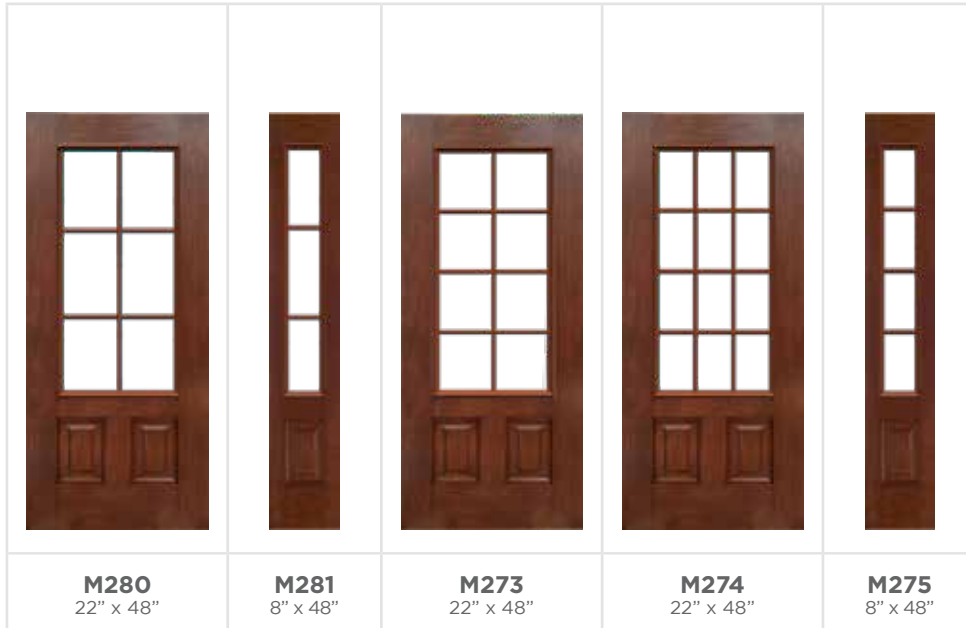

16"

NOMINAL SIZES

32"

34"

36"

x79"

32"

34"

36"

x83"

MAHOGANY

CLASSIC

MAHOGANY

HEIGHTS

6'-8" 7'

SIDELITES IN AVAILABLE WIDTHS

** All pictures of glass not exactly as shown.

HEIGHTS

6'-8"

7'

SIDELITES IN AVAILABLE WIDTHS

12"

14"

16"