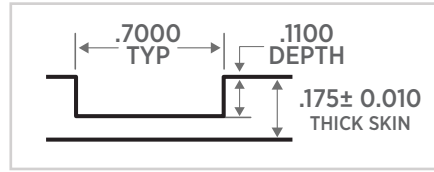

CONTEMPORARY

CHERRY

STAINLESS INLAY

STAINLESS PROFILE