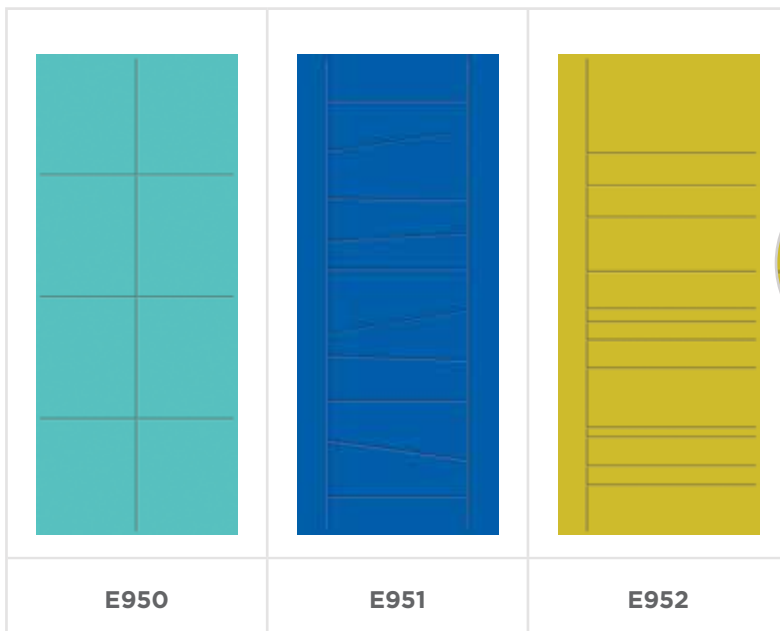

34" 36" x95"

.175"± .010" skin thickness
2.25" slab thickness available for 8' doors but no glass options*
*Only available for 36"x95"

OPTIONAL COLOURS AVAILABLE

ENGRAVED PROFILE

CONTEMPORARY

EDGE

ENGRAVED

Engraving stops .75" from door edge for air and water protection.

HEIGHTS

6'-8"

8'

FLUSH SIDELITES IN AVAILABLE WIDTHS

12"

14"

16"

NOMINAL SIZES