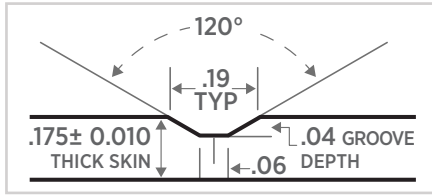

HEIGHTS

6'-8" 7' 8'

SIDELITES IN AVAILABLE WIDTHS

12" 14"

NOMINAL SIZES

32" 34" 36" x95"

OPTIONAL COLOURS AVAILABLE

CONTEMPORARY

EDGE

STAINLESS INLAY

HEIGHTS

6'-8" 8'

FLUSH SIDELITES IN AVAILABLE WIDTHS

12" 14" 16"

NOMINAL SIZES

34" 36" x79"

34" 36" x95"

.175"± .010" skin thickness
2.25" slab thickness available for 8' doors but no glass options*
*Only available for 36"x95"

OPTIONAL COLOURS AVAILABLE

ENGRAVED PROFILE

CONTEMPORARY

EDGE

ENGRAVED

Engraving stops .75" from door edge for air and water protection.

HEIGHTS

6'-8"

8'

FLUSH SIDELITES IN AVAILABLE WIDTHS

12"

14"

16"

NOMINAL SIZES