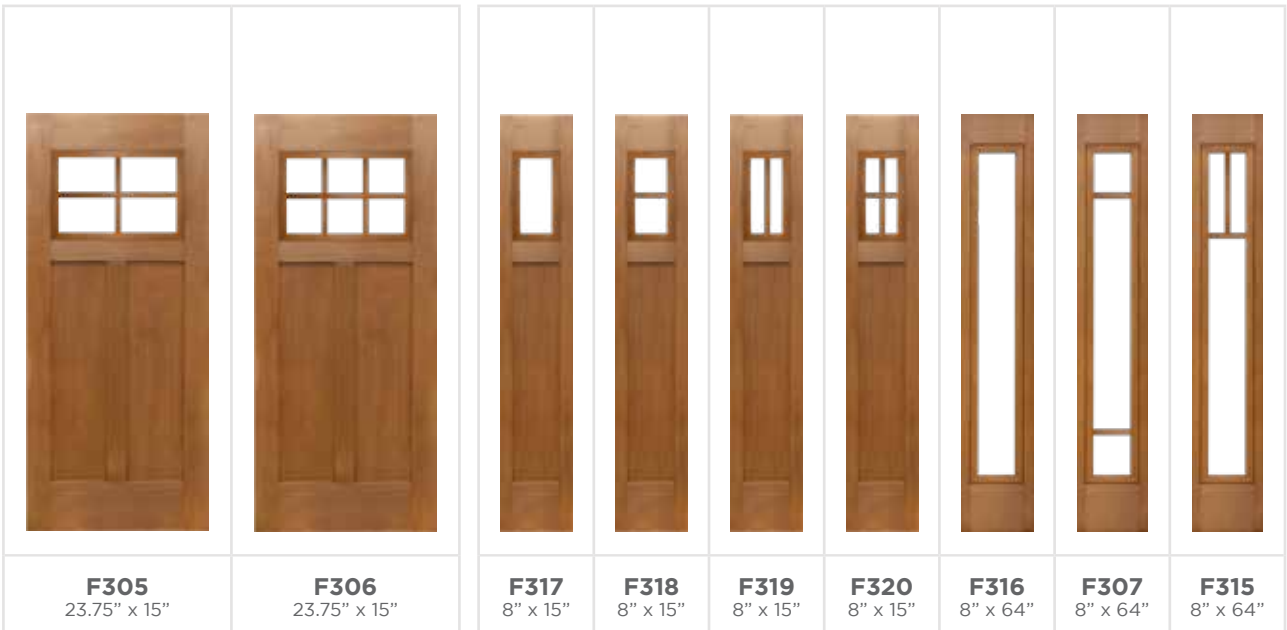

36"

x83"

MAHOGANY

CLASSIC

MAHOGANY

HEIGHTS

6'-8" 7'

SIDELITES IN AVAILABLE WIDTHS

12" 14" 16"

NOMINAL SIZES

32" 34" 36" x79"
32" 34" 36" x83"

MAHOGANY

** All pictures of glass not exactly as shown.

CRAFTSMAN FIR

Beautiful, simple, and inviting. The simple squares and rectangle shapes are what make our Craftsman doors so desirable in a wide variety of homes. Inspired by the Arts and Crafts movement in its early days, the Craftsman house inspired architect Frank Lloyd Wright. Consider incorporating vintage glass look for an authentic vibe.

** All pictures of glass not exactly as shown.

HEIGHTS

6'-8"

7'

SIDELITES IN AVAILABLE WIDTHS

12"

14"

16"

NOMINAL SIZES

34"

36"

x79"

34"

36"

x83"

Fir Frames are Flush Fit.
Integrated dentil shelf optional.