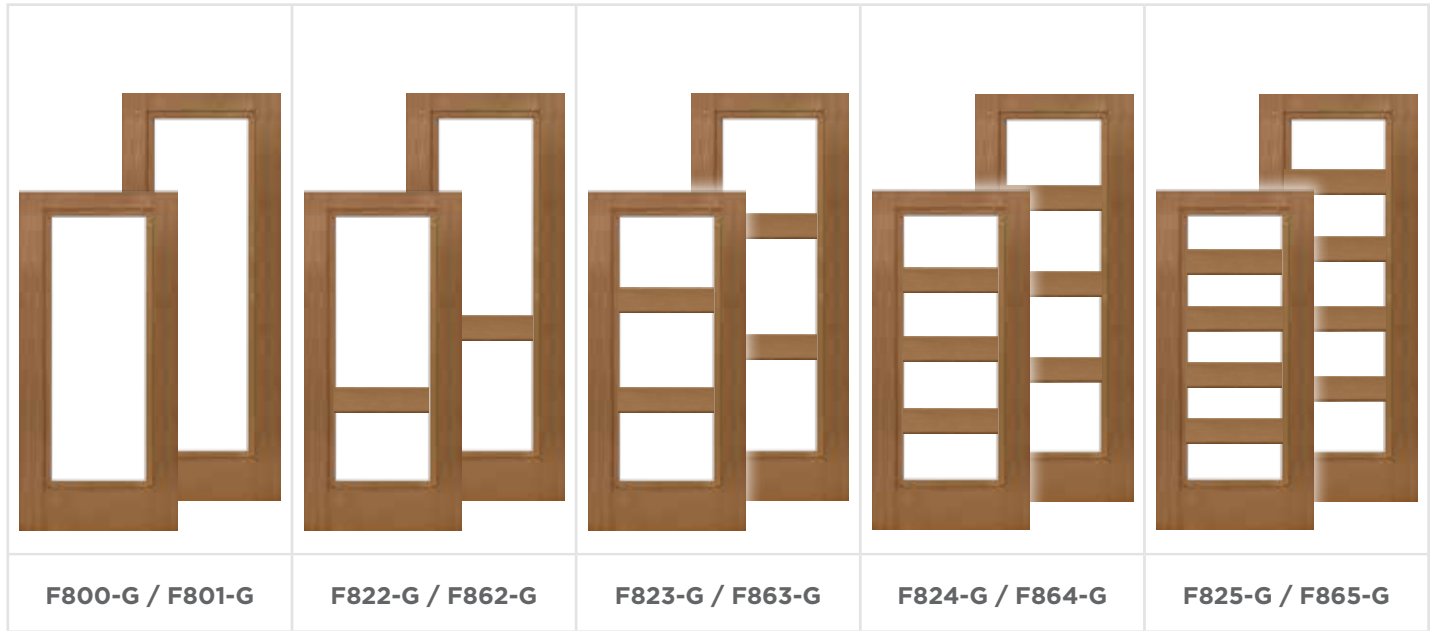

ENDLESS POSSIBILITIES FOR YOUR IMAGINATION!

HEIGHTS

- 6'-8"
- 7'
- 8'

NOMINAL SIZES

- 34" 36" x79"
- 34" 36" x83"
- 34" 36" x95"

FIR

CONTEMPORARY

FIR

MIX & MATCH

SDL bars available in 3.5" and 5.125" widths.
Lengths are miter cut to fit within solid panel or with glass and lite frame.

ENDLESS POSSIBILITIES FOR YOUR IMAGINATION!

HEIGHTS

- 6'-8"
- 7'
- 8'